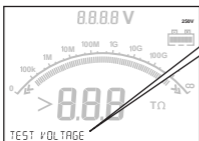

# Test

FUNCTION

UP

SCROLL

DOWN

ENTER

1 Sec

TEST VOLTAGE